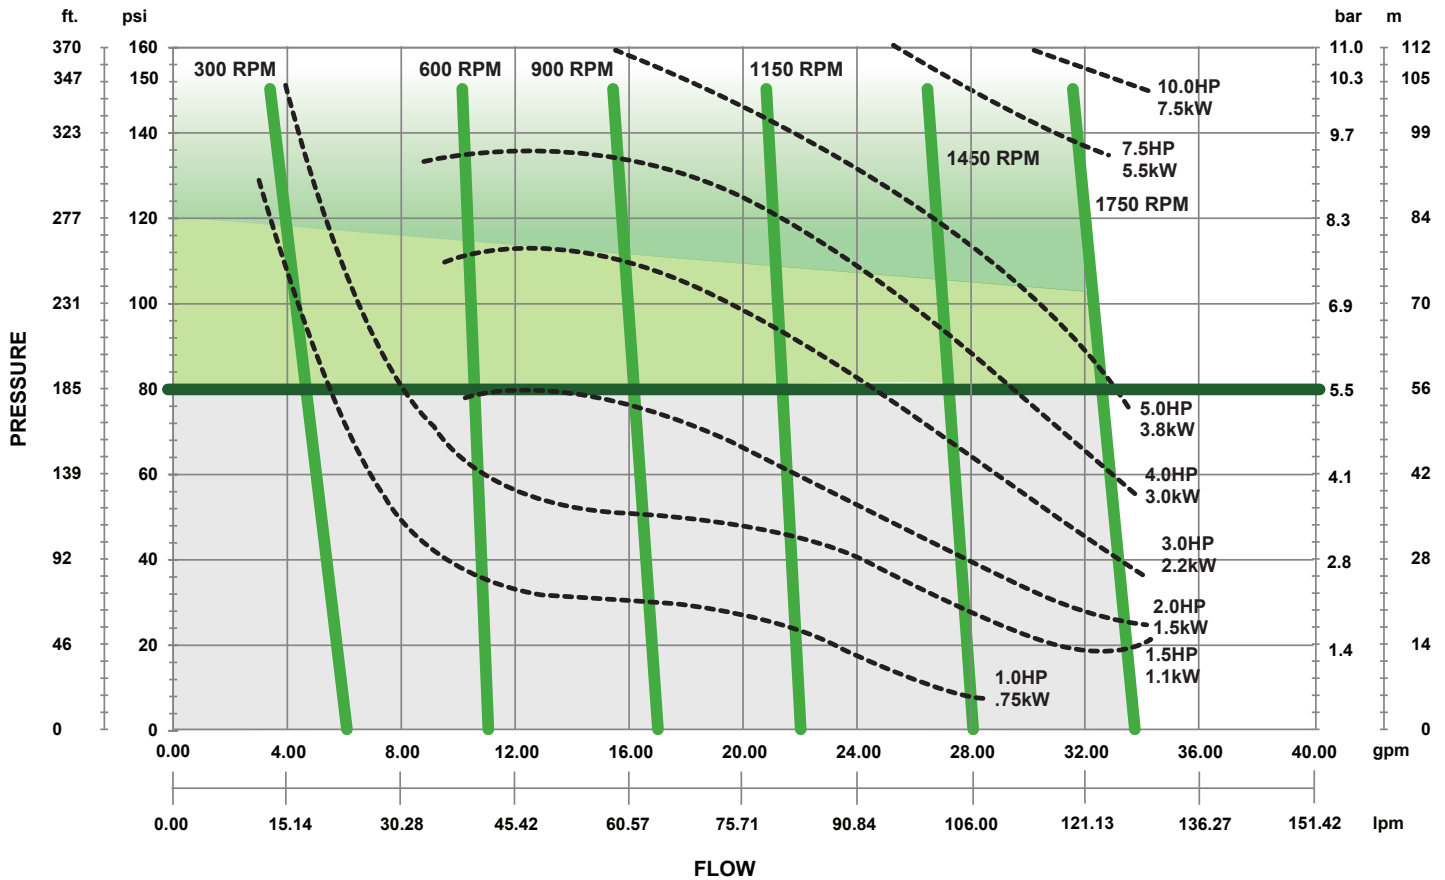

Pulsafeeder is an ISO 9001:2008 certified company.

© Copyright 2017 Pulsafeeder. All rights reserved.

ECLIPSE® 125

EXTERNAL GEAR PUMP

PERFORMANCE CURVE

1 cPs, Specific Gravity 1.0

- Shaft/Gear Combinations:** Metal/Metal and Metal/PEEK
Bearings: GF-PTFE
- All Shaft/Gear Combinations:** GF-PTFE Bearing and Silicon Carbide Bearing
- All Shaft/Gear Combinations:** GF-PTFE Bearing, Carbon Bearing, Silicon Carbide Bearing