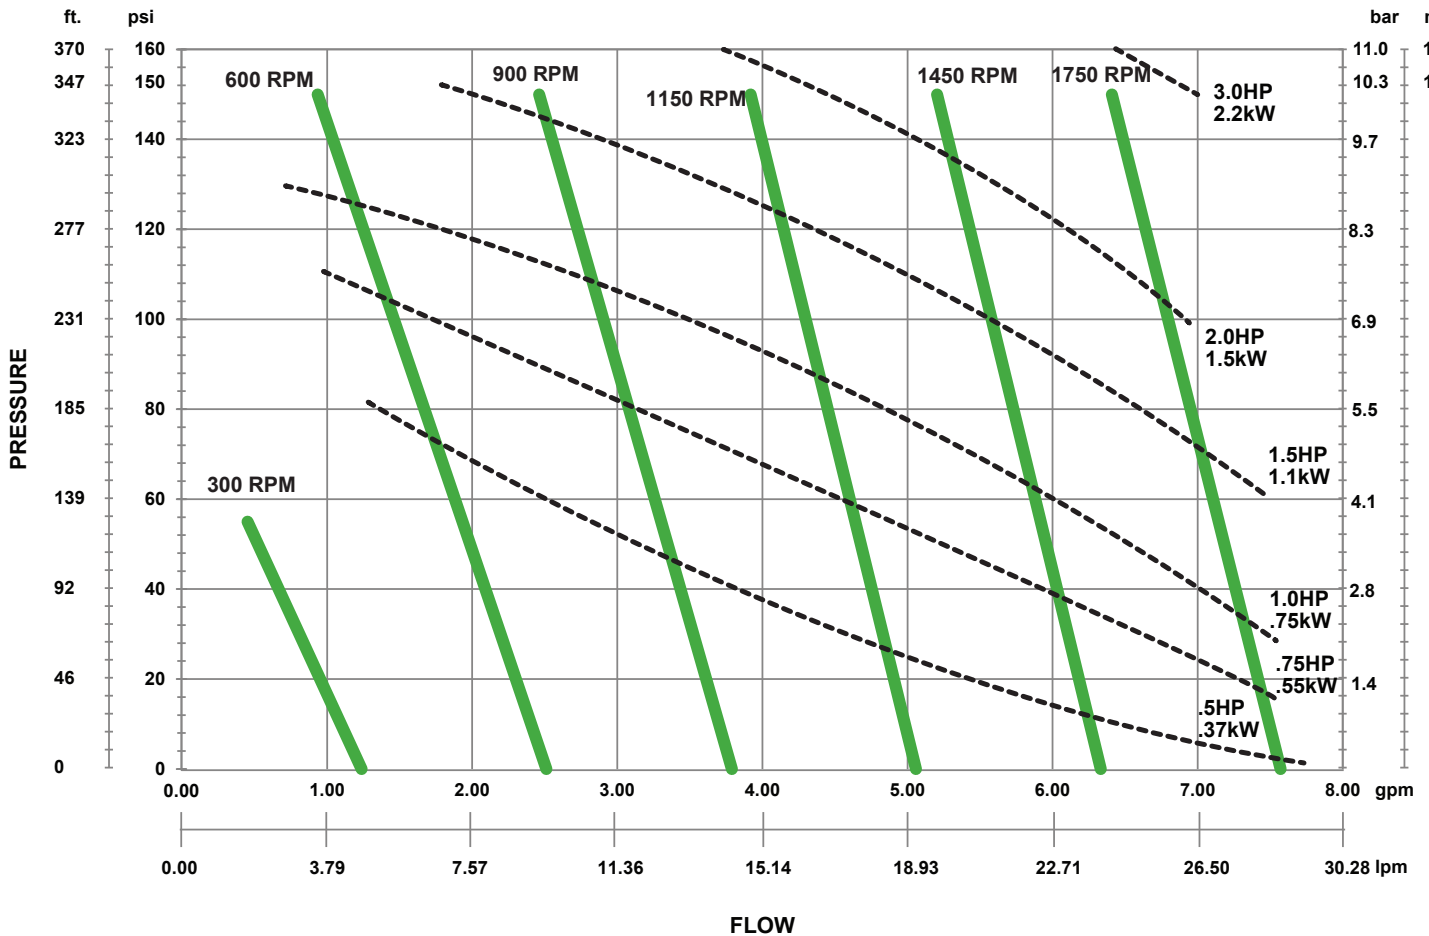

ECLIPSE[®] 02

EXTERNAL GEAR PUMP

PERFORMANCE CURVE

1 cPs, 1/4 HP / .18 kW, Specific Gravity 1.0, Pump needs 56C motor

Pulsafeeder, Inc.
2883 Brighton Henrietta Town Line Rd.
Rochester, NY 14623
Phone: +1 (585) 292-8000
pulsafeeder.com • pulsafeeder.com

pulsa@idexcorp.com • pulsa.com

Pulsafeeder is an ISO 9001:2008 certified company.

© Copyright 2017 Pulsafeeder. All rights reserved.

ECLIPSE® 25

EXTERNAL GEAR PUMP

PERFORMANCE CURVE

1 cPs, Specific Gravity 1.0