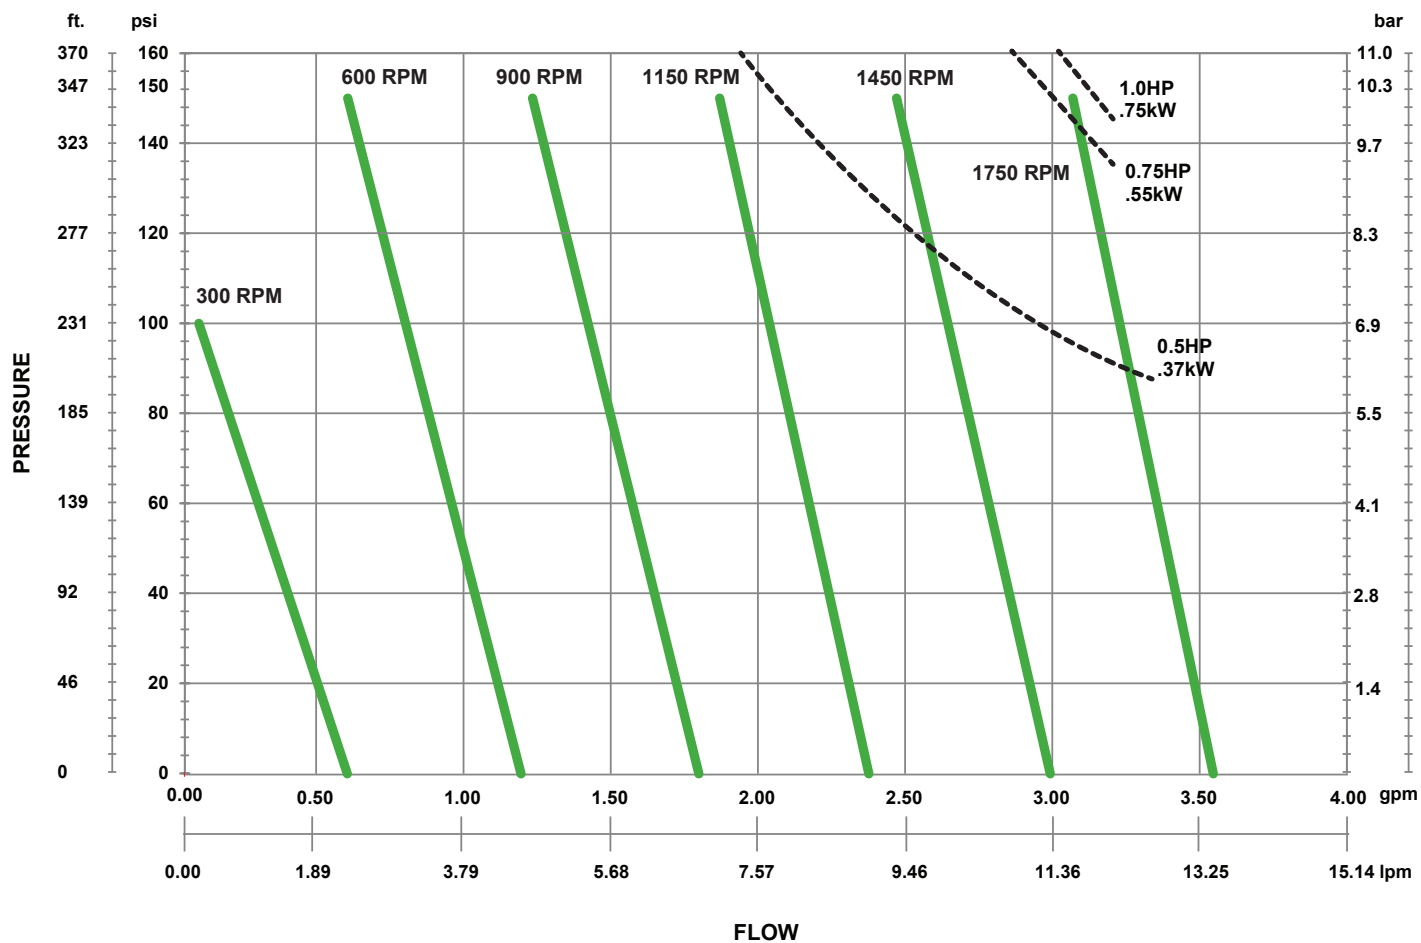

ECLIPSE[®] 02

EXTERNAL GEAR PUMP

PERFORMANCE CURVE

1 cPs, 1/4 HP / .18 kW, Specific Gravity 1.0, Pump needs 56C motor

Pulsafeeder, Inc.
2883 Brighton Henrietta Town Line Rd.
Rochester, NY 14623
Phone: +1 (585) 292-8000
pulsafeeder.com • pulsafeeder.com

Pulsafeeder is an ISO 9001:2008 certified company.

© Copyright 2017 Pulsafeeder. All rights reserved.

ECLIPSE® 05

EXTERNAL GEAR PUMP

PERFORMANCE CURVE

1 cPs, 1/2 HP / .55 kW, Specific Gravity 1.0

Pulsafeeder, Inc.

ECLIPSE® 12

EXTERNAL GEAR PUMP

PERFORMANCE CURVE

1 cPs, Specific Gravity 1.0

Pulsafeeder, Inc.

2883 Brighton Henrietta Town Line Rd.

Rochester, NY 14623

Phone: +1 (585) 292-8000