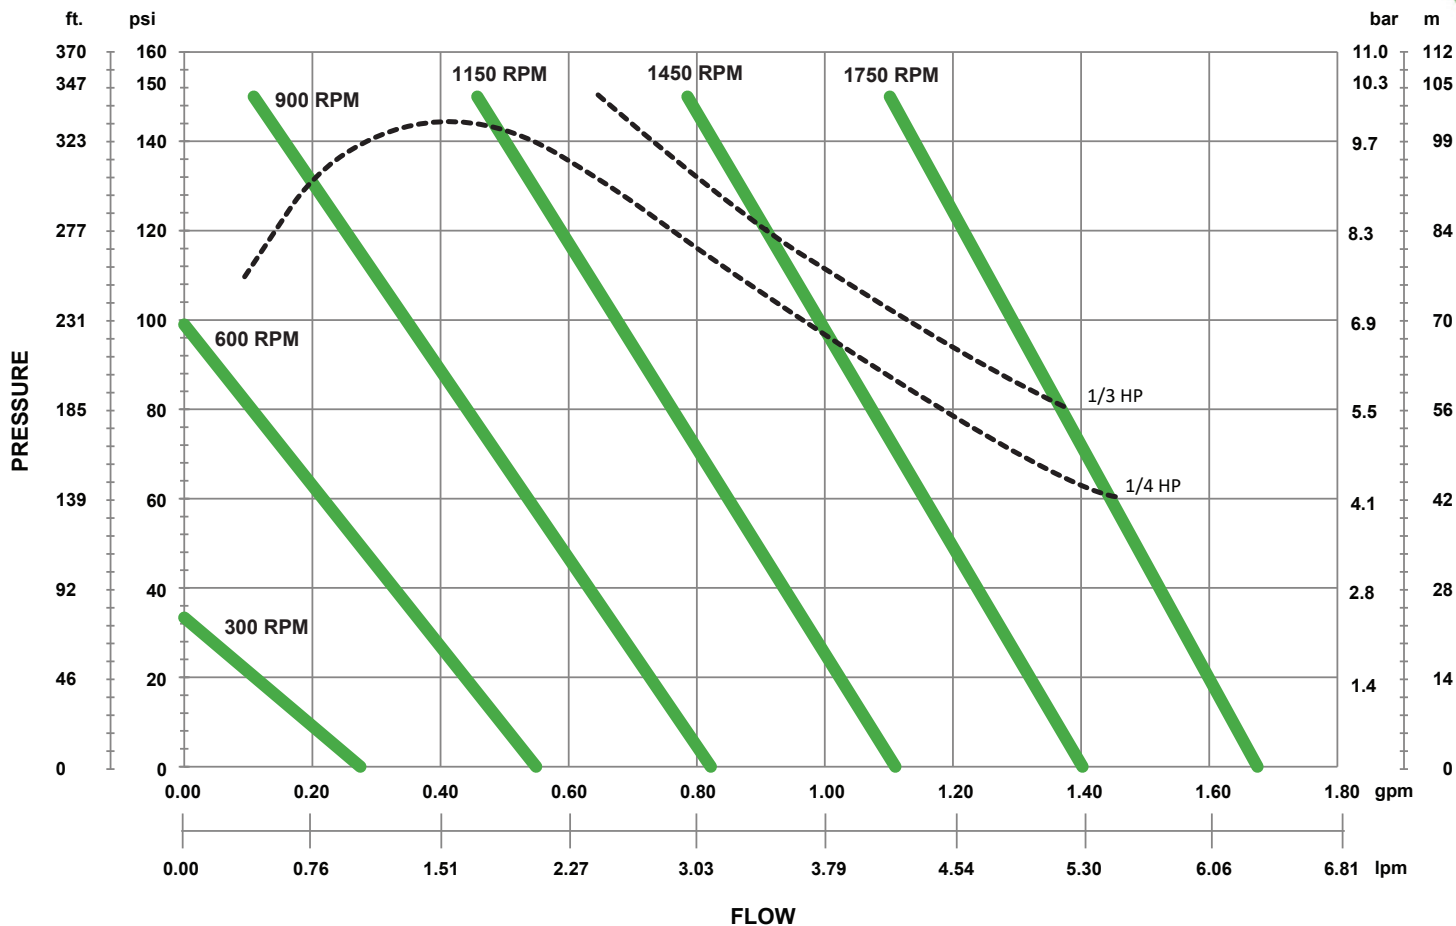

ECLIPSE[®] 02

EXTERNAL GEAR PUMP

PERFORMANCE CURVE

1 cPs, 1/4 HP / .18 kW, Specific Gravity 1.0, Pump needs 56C motor

Pulsafeeder, Inc.
2883 Brighton Henrietta Town Line Rd.
Rochester, NY 14623
Phone: +1 (585) 292-8000
pulsafeeder.com • pulsafeeder.com

Pulsafeeder is an ISO 9001:2008 certified company.

© Copyright 2017 Pulsafeeder. All rights reserved.

ECLIPSE® 05

EXTERNAL GEAR PUMP

PERFORMANCE CURVE

1 cPs, 1/2 HP / .55 kW, Specific Gravity 1.0

Pulsafeeder, Inc.

ECLIPSE® 12

EXTERNAL GEAR PUMP

PERFORMANCE CURVE

1 cPs, Specific Gravity 1.0

Pulsafeeder, Inc.

2883 Brighton Henrietta Town Line Rd.

Rochester, NY 14623

Phone: +1 (585) 292-8000