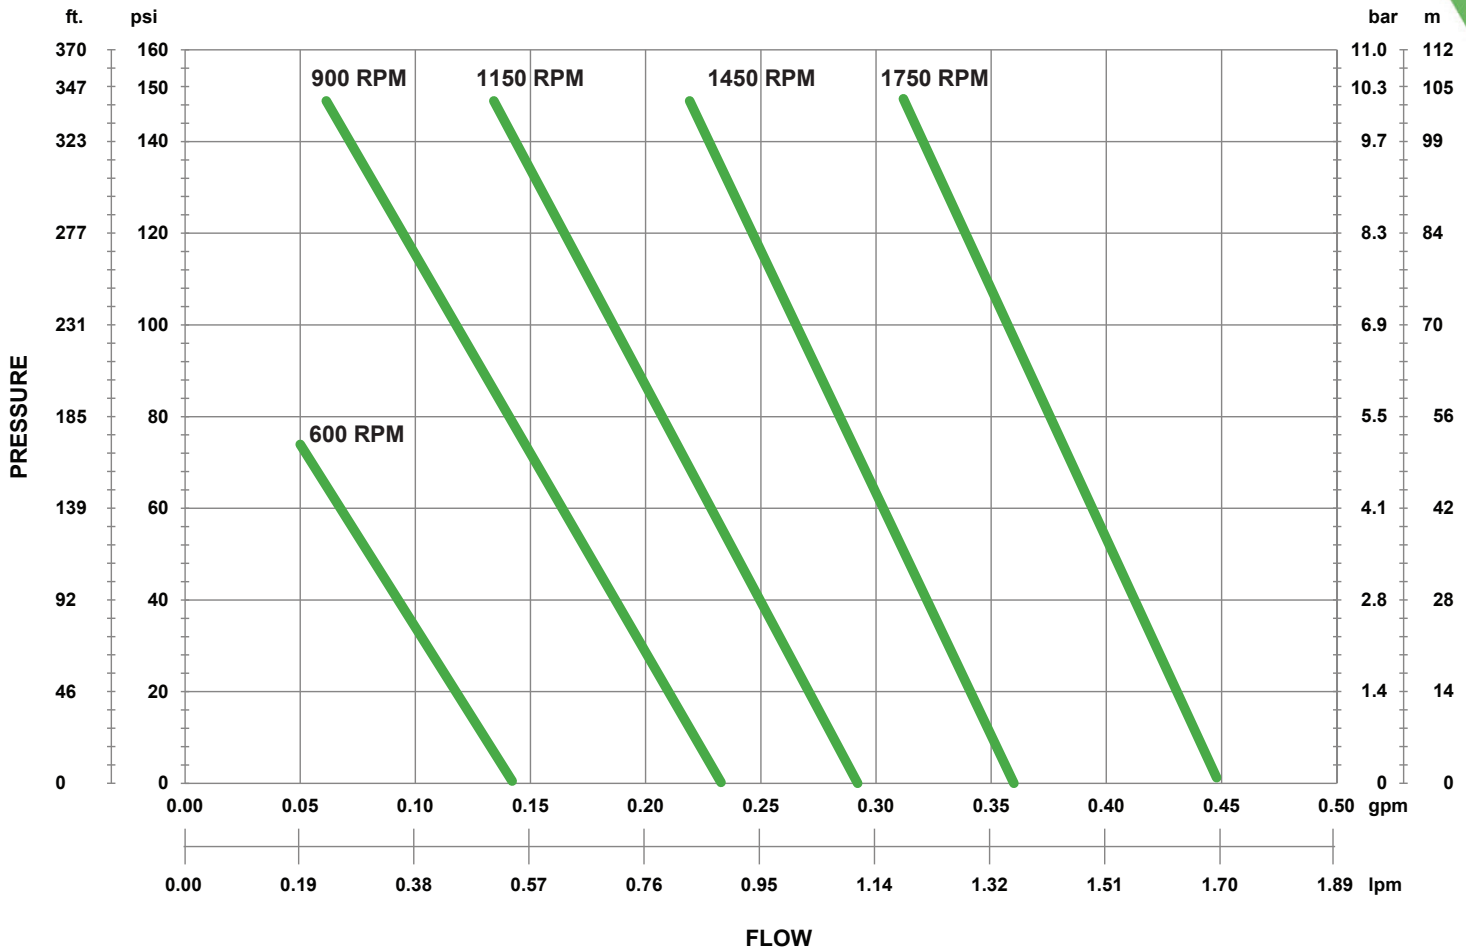

ECLIPSE[®] 02

EXTERNAL GEAR PUMP

PERFORMANCE CURVE

1 cPs, 1/4 HP / .18 kW, Specific Gravity 1.0, Pump needs 56C motor

Pulsafeeder, Inc.
2883 Brighton Henrietta Town Line Rd.
Rochester, NY 14623
Phone: +1 (585) 292-8000
pulsafeeder.com • pulsafeeder.com

Pulsafeeder is an ISO 9001:2008 certified company.

© Copyright 2017 Pulsafeeder. All rights reserved.

ECLIPSE® 05

EXTERNAL GEAR PUMP

PERFORMANCE CURVE

1 cPs, 1/2 HP / .55 kW, Specific Gravity 1.0

Pulsafeeder, Inc.

ECLIPSE® 12

EXTERNAL GEAR PUMP

PERFORMANCE CURVE

1 cPs, Specific Gravity 1.0

Pulsafeeder, Inc.

2883 Brighton Henrietta Town Line Rd.

Rochester, NY 14623

Phone: +1 (585) 292-8000