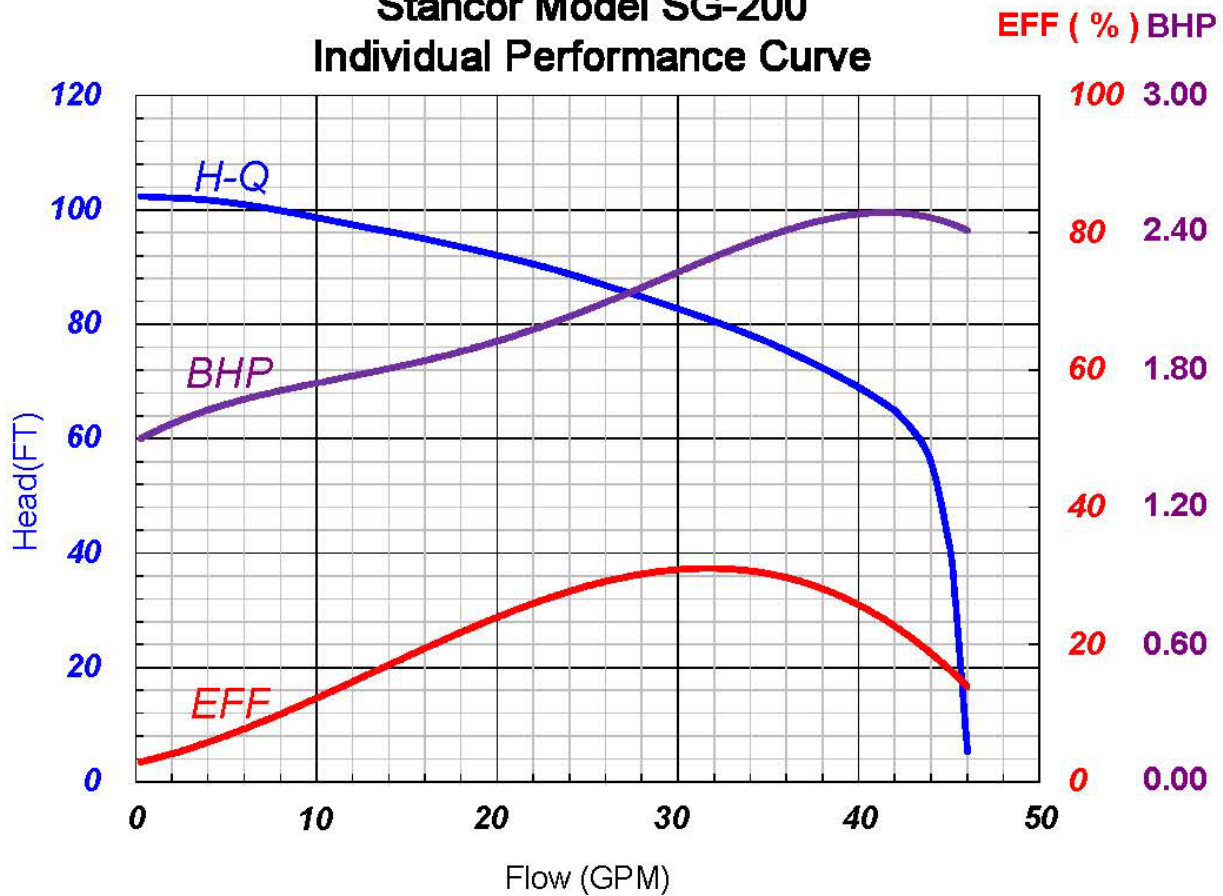

Horsepower: 2 HP  
Hertz: 60 HZ

### Stancor Model SG-200 Individual Performance Curve

Specifications subject to change without notice