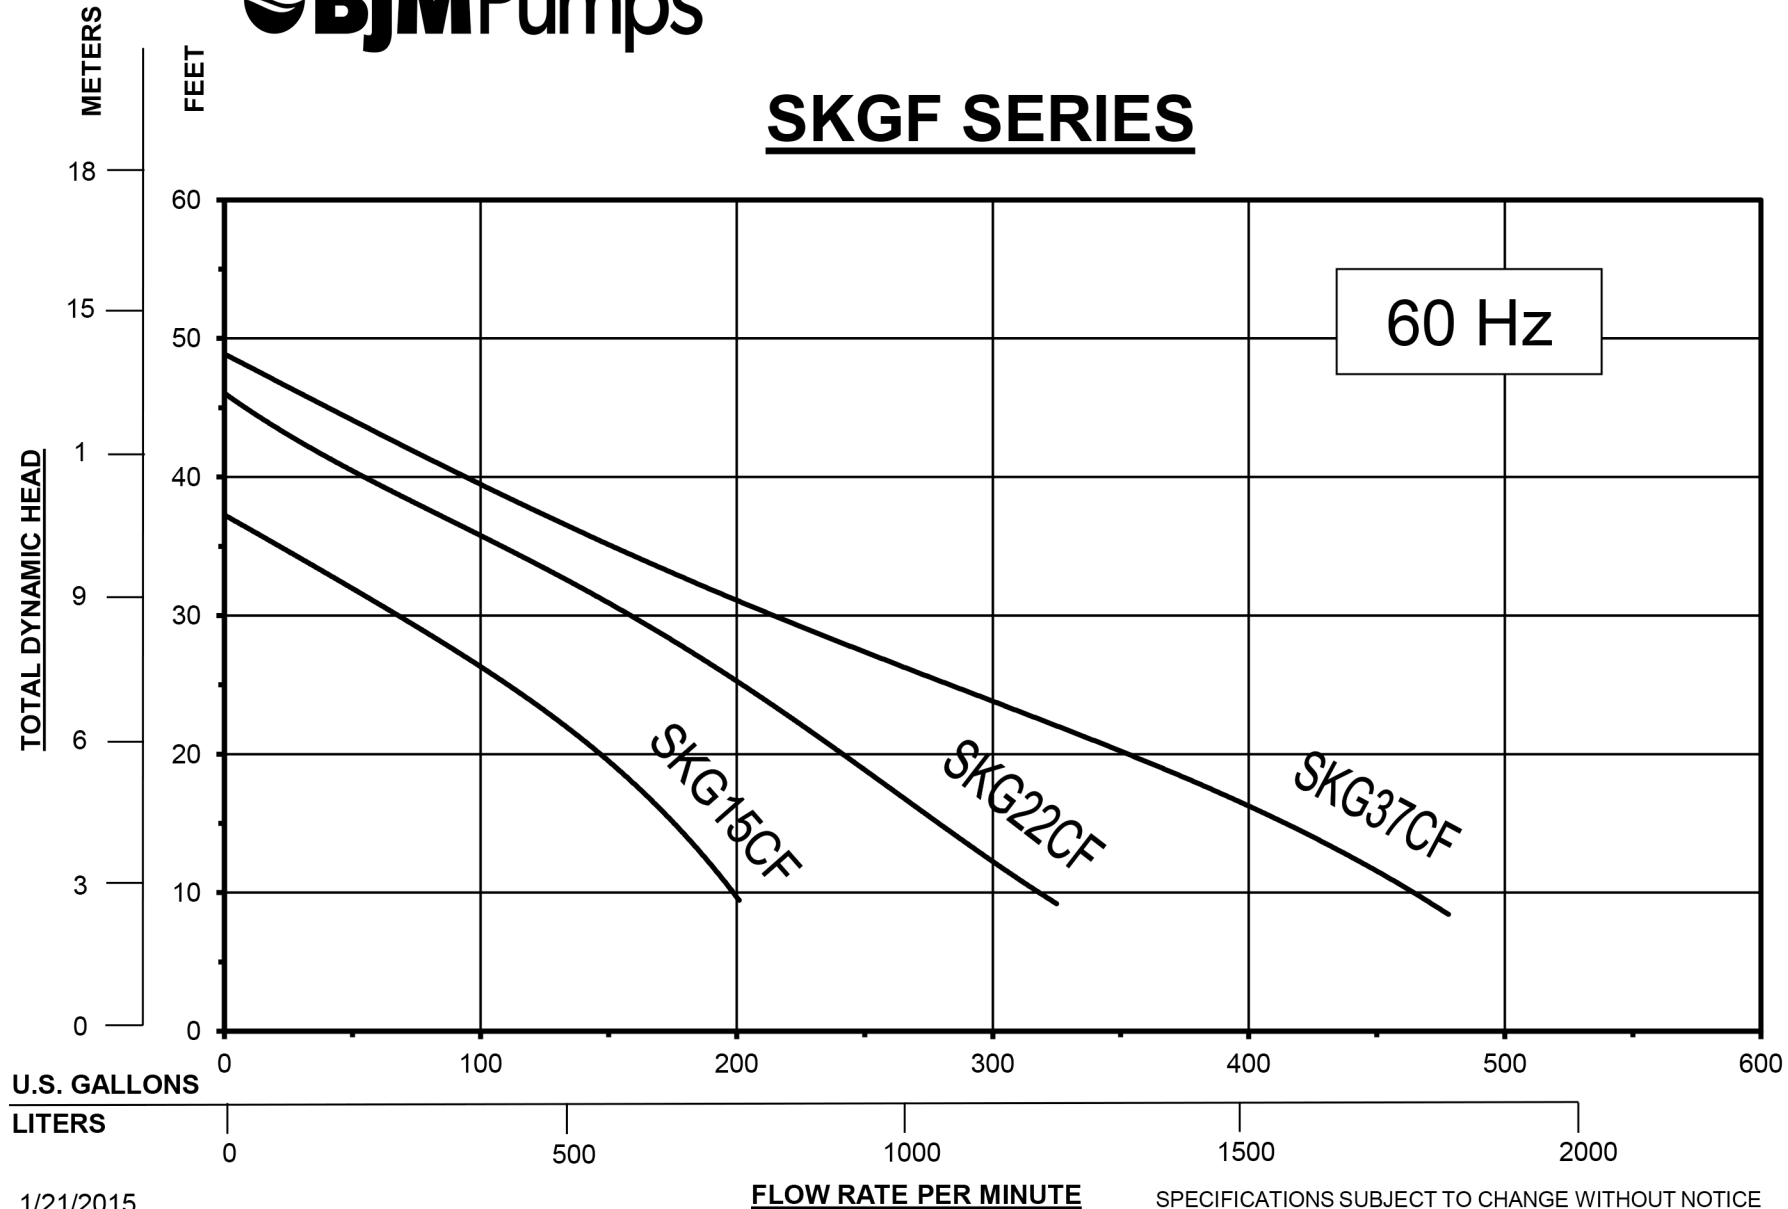

SKGF SERIES

60 Hz

SPECIFICATIONS SUBJECT TO CHANGE WITHOUT NOTICE